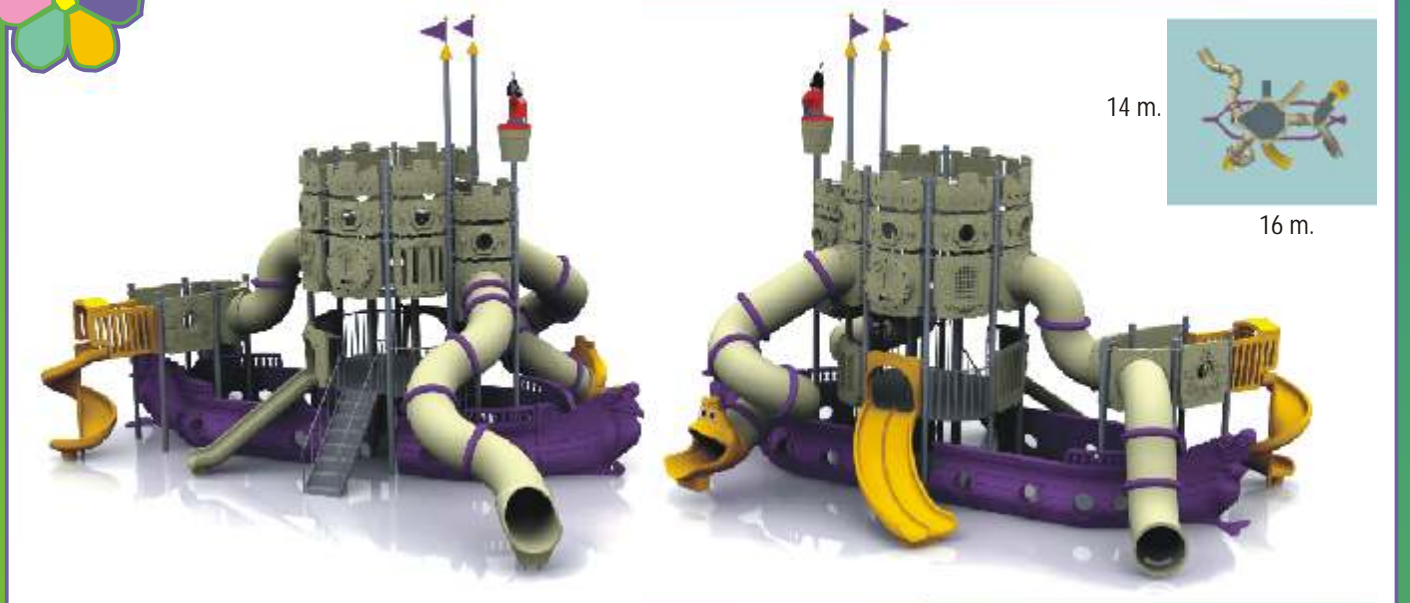

4G 317

Güvenlik alanı: 10 x 14 m.
safety area

3G 300

safety area
güvenlik alanı: 9 x 18 m.

4Gk 314

14 m.

16 m.

playground equipments - inflatables - softplay - mini game group - synthetic ice rink - winter sports without snow - Flower Pots - Posts